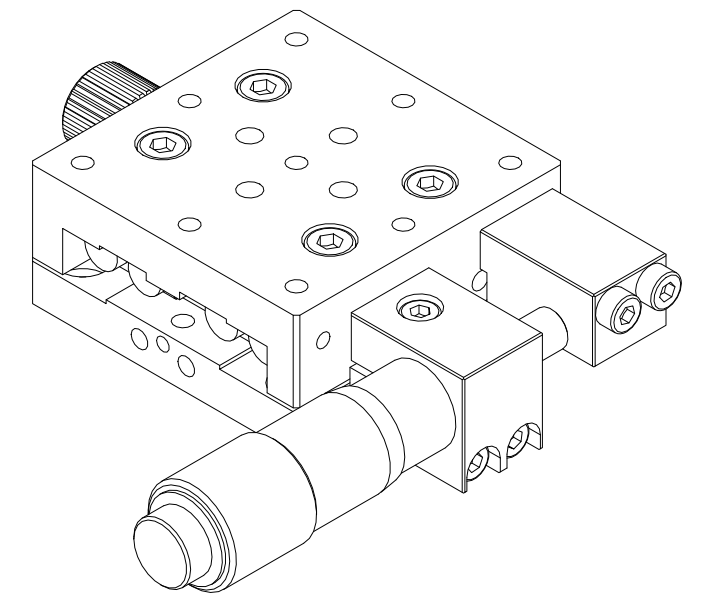

SPECIFICATION

| | | |
|---------------------|-----------------------|---------|
| Axis | X | - |
| Table size | 40*40 | [mm] |
| Travel Range | ± 6.5 | [mm] |
| Mechanical Type | Micrometer Head | - |
| Resolution | 0.01 | [mm] |
| Guide Mechanism | Cross Roller Guide | - |
| Parallelism | 0.03 | [mm] |
| Running Parallelism | 0.02 | [mm] |
| Straightness | 0.005 | [mm] |
| Materials / Finish | Aluminium / Black Ano | - |
| Load Capacity | 2 | [kgf] |
| Product Weight | 0.2 | [kg] |

| | | | | |
|---|----|--|-------|------------|
| UNIT | MM |  JAEWON JAEWON.CO.,LTD. | TITLE | X-40-AMC-L |
|  | | | | |

SPECIFICATION

| | | |
|---------------------|-----------------------|---------|
| Axis | X | - |
| Table size | 40*40 | [mm] |
| Travel Range | ± 6.5 | [mm] |
| Mechanical Type | Micrometer Head | - |
| Resolution | 0.01 | [mm] |
| Guide Mechanism | Cross Roller Guide | - |
| Parallelism | 0.03 | [mm] |
| Running Parallelism | 0.02 | [mm] |
| Straightness | 0.005 | [mm] |
| Materials / Finish | Aluminium / Black Ano | - |
| Load Capacity | 2 | [kgf] |
| Product Weight | 0.2 | [kg] |

| | | | | | |
|------|----|--|----------------------------------|-------|------------|
| UNIT | MM | | JAEWON JAEWON.CO.,LTD. | TITLE | X-40-AMC-R |
| | | | | | |

SPECIFICATION

| | | |
|---------------------|-----------------------|---------|
| Axis | X | - |
| Table size | 40*40 | [mm] |
| Travel Range | ± 6.5 | [mm] |
| Mechanical Type | Micrometer Head | - |
| Resolution | 0.01 | [mm] |
| Guide Mechanism | Cross Roller Guide | - |
| Parallelism | 0.03 | [mm] |
| Running Parallelism | 0.02 | [mm] |
| Straightness | 0.005 | [mm] |
| Materials / Finish | Aluminium / Black Ano | - |
| Load Capacity | 2 | [kgf] |
| Product Weight | 0.2 | [kg] |