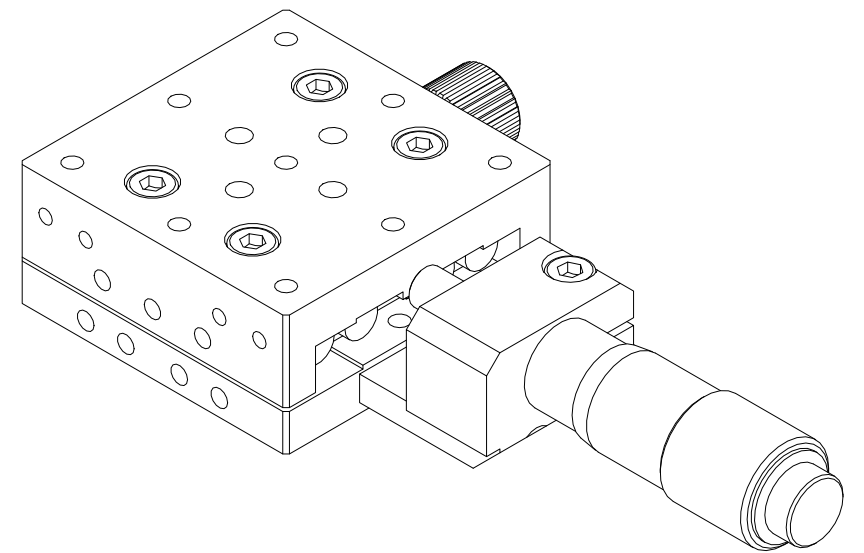

SPECIFICATION

| | | |
|---------------------|-----------------------|---------|
| Axis | X | - |
| Table size | 40*40 | [mm] |
| Travel Range | ± 6.5 | [mm] |
| Mechanical Type | Micrometer Head | - |
| Resolution | 0.01 | [mm] |
| Guide Mechanism | Cross Roller Guide | - |
| Parallelism | 0.03 | [mm] |
| Running Parallelism | 0.02 | [mm] |
| Straightness | 0.005 | [mm] |
| Materials / Finish | Aluminium / Black Ano | - |
| Load Capacity | 2 | [kgf] |
| Product Weight | 0.2 | [kg] |

| | | | | |
|---|----|--|-------|------------|
| UNIT | MM |  JAEWON JAEWON.CO.,LTD. | TITLE | X-40-AMC-L |
|  | | | | |

SPECIFICATION

| | | |
|---------------------|-----------------------|---------|
| Axis | X | - |
| Table size | 40*40 | [mm] |
| Travel Range | ± 6.5 | [mm] |
| Mechanical Type | Micrometer Head | - |
| Resolution | 0.01 | [mm] |
| Guide Mechanism | Cross Roller Guide | - |
| Parallelism | 0.03 | [mm] |
| Running Parallelism | 0.02 | [mm] |
| Straightness | 0.005 | [mm] |
| Materials / Finish | Aluminium / Black Ano | - |
| Load Capacity | 2 | [kgf] |
| Product Weight | 0.2 | [kg] |

| | | | | | |
|------|----|--|----------------------------------|-------|------------|
| UNIT | MM | | JAEWON JAEWON.CO.,LTD. | TITLE | X-40-AMC-R |
| | | | | | |

SPECIFICATION

| | | |
|---------------------|-----------------------|---------|
| Axis | X | - |
| Table size | 40*40 | [mm] |
| Travel Range | ± 6.5 | [mm] |
| Mechanical Type | Micrometer Head | - |
| Resolution | 0.01 | [mm] |
| Guide Mechanism | Cross Roller Guide | - |
| Parallelism | 0.03 | [mm] |
| Running Parallelism | 0.02 | [mm] |
| Straightness | 0.005 | [mm] |
| Materials / Finish | Aluminium / Black Ano | - |
| Load Capacity | 2 | [kgf] |
| Product Weight | 0.2 | [kg] |