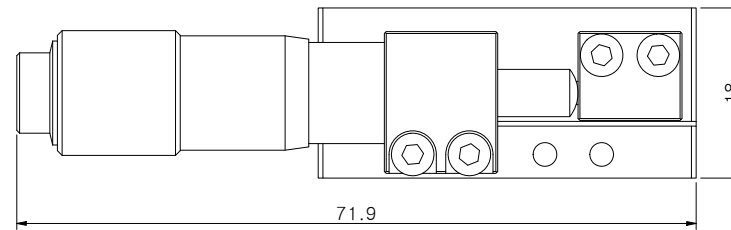

SPECIFICATION

| | | |
|---------------------|-----------------------|---------|
| Axis | X | - |
| Table size | 40*40 | [mm] |
| Travel Range | ± 6.5 | [mm] |
| Mechanical Type | Micrometer Head | - |
| Resolution | 0.01 | [mm] |
| Guide Mechanism | Cross Roller Guide | - |
| Parallelism | 0.03 | [mm] |
| Running Parallelism | 0.02 | [mm] |
| Straightness | 0.005 | [mm] |
| Materials / Finish | Aluminium / Black Ano | - |
| Load Capacity | 2 | [kgf] |
| Product Weight | 0.2 | [kg] |

| | | | | |
|---|----|--|-------|------------|
| UNIT | MM |  JAEWON JAEWON.CO.,LTD. | TITLE | X-40-AMC-L |
|  | | | | |

SPECIFICATION

| | | |
|---------------------|-----------------------|---------|
| Axis | X | - |
| Table size | 40*40 | [mm] |
| Travel Range | ± 6.5 | [mm] |
| Mechanical Type | Micrometer Head | - |
| Resolution | 0.01 | [mm] |
| Guide Mechanism | Cross Roller Guide | - |
| Parallelism | 0.03 | [mm] |
| Running Parallelism | 0.02 | [mm] |
| Straightness | 0.005 | [mm] |
| Materials / Finish | Aluminium / Black Ano | - |
| Load Capacity | 2 | [kgf] |
| Product Weight | 0.2 | [kg] |

| | | | | | |
|------|----|--|----------------------------------|-------|------------|
| UNIT | MM | | JAEWON JAEWON.CO.,LTD. | TITLE | X-40-AMC-R |
| | | | | | |

SPECIFICATION

| | | |
|---------------------|-----------------------|---------|
| Axis | X | - |
| Table size | 40*40 | [mm] |
| Travel Range | ± 6.5 | [mm] |
| Mechanical Type | Micrometer Head | - |
| Resolution | 0.01 | [mm] |
| Guide Mechanism | Cross Roller Guide | - |
| Parallelism | 0.03 | [mm] |
| Running Parallelism | 0.02 | [mm] |
| Straightness | 0.005 | [mm] |
| Materials / Finish | Aluminium / Black Ano | - |
| Load Capacity | 2 | [kgf] |
| Product Weight | 0.2 | [kg] |