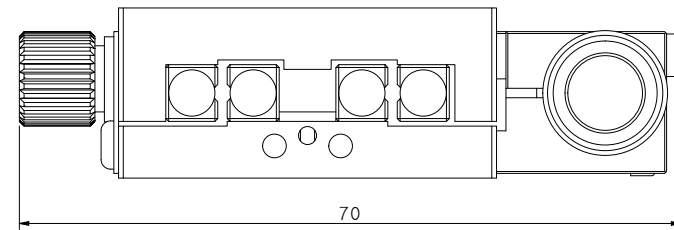

SPECIFICATION

| | | |
|---------------------|-----------------------|---------|
| Axis | X | - |
| Table size | 40*40 | [mm] |
| Travel Range | ± 6.5 | [mm] |
| Mechanical Type | Micrometer Head | - |
| Resolution | 0.01 | [mm] |
| Guide Mechanism | Cross Roller Guide | - |
| Parallelism | 0.03 | [mm] |
| Running Parallelism | 0.02 | [mm] |
| Straightness | 0.005 | [mm] |
| Materials / Finish | Aluminium / Black Ano | - |
| Load Capacity | 2 | [kgf] |
| Product Weight | 0.2 | [kg] |

| | | | | |
|---|----|--|-------|------------|
| UNIT | MM |  JAEWON JAEWON.CO.,LTD. | TITLE | X-40-AMC-L |
|  | | | | |

SPECIFICATION

| | | |
|---------------------|-----------------------|---------|
| Axis | X | - |
| Table size | 40*40 | [mm] |
| Travel Range | ± 6.5 | [mm] |
| Mechanical Type | Micrometer Head | - |
| Resolution | 0.01 | [mm] |
| Guide Mechanism | Cross Roller Guide | - |
| Parallelism | 0.03 | [mm] |
| Running Parallelism | 0.02 | [mm] |
| Straightness | 0.005 | [mm] |
| Materials / Finish | Aluminium / Black Ano | - |
| Load Capacity | 2 | [kgf] |
| Product Weight | 0.2 | [kg] |

| | | | | | |
|------|----|--|----------------------------------|-------|------------|
| UNIT | MM | | JAEWON JAEWON.CO.,LTD. | TITLE | X-40-AMC-R |
| | | | | | |

SPECIFICATION

| | | |
|---------------------|-----------------------|---------|
| Axis | X | - |
| Table size | 40*40 | [mm] |
| Travel Range | ± 6.5 | [mm] |
| Mechanical Type | Micrometer Head | - |
| Resolution | 0.01 | [mm] |
| Guide Mechanism | Cross Roller Guide | - |
| Parallelism | 0.03 | [mm] |
| Running Parallelism | 0.02 | [mm] |
| Straightness | 0.005 | [mm] |
| Materials / Finish | Aluminium / Black Ano | - |
| Load Capacity | 2 | [kgf] |
| Product Weight | 0.2 | [kg] |