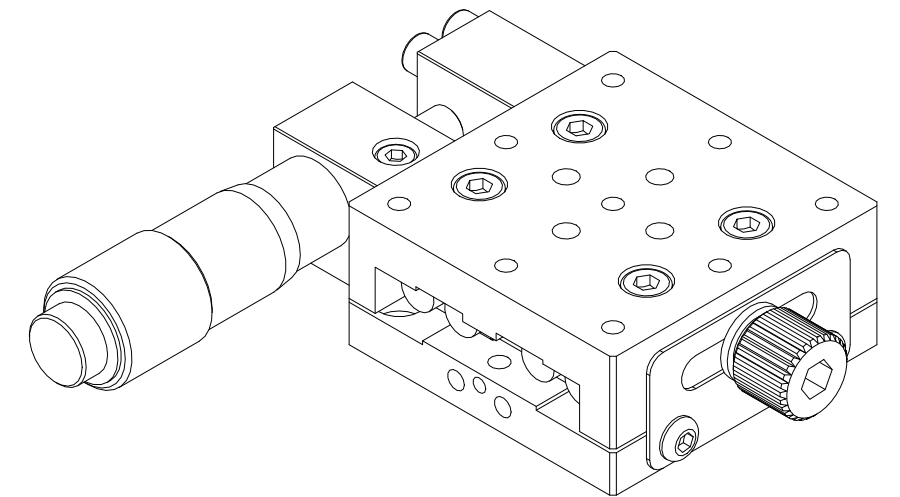

SPECIFICATION

| | | |
|---------------------|-----------------------|---------|
| Axis | X | - |
| Table size | 40*40 | [mm] |
| Travel Range | ± 6.5 | [mm] |
| Mechanical Type | Micrometer Head | - |
| Resolution | 0.01 | [mm] |
| Guide Mechanism | Cross Roller Guide | - |
| Parallelism | 0.03 | [mm] |
| Running Parallelism | 0.02 | [mm] |
| Straightness | 0.005 | [mm] |
| Materials / Finish | Aluminium / Black Ano | - |
| Load Capacity | 2 | [kgf] |
| Product Weight | 0.2 | [kg] |

| | | | | |
|---|----|--|-------|------------|
| UNIT | MM |  JAEWON JAEWON.CO.,LTD. | TITLE | X-40-AMC-L |
|  | | | | |

SPECIFICATION

| | | |
|---------------------|-----------------------|---------|
| Axis | X | - |
| Table size | 40*40 | [mm] |
| Travel Range | ± 6.5 | [mm] |
| Mechanical Type | Micrometer Head | - |
| Resolution | 0.01 | [mm] |
| Guide Mechanism | Cross Roller Guide | - |
| Parallelism | 0.03 | [mm] |
| Running Parallelism | 0.02 | [mm] |
| Straightness | 0.005 | [mm] |
| Materials / Finish | Aluminium / Black Ano | - |
| Load Capacity | 2 | [kgf] |
| Product Weight | 0.2 | [kg] |

| | | | | | |
|------|----|--|----------------------------------|-------|------------|
| UNIT | MM | | JAEWON JAEWON.CO.,LTD. | TITLE | X-40-AMC-R |
| | | | | | |

SPECIFICATION

| | | |
|---------------------|-----------------------|---------|
| Axis | X | - |
| Table size | 40*40 | [mm] |
| Travel Range | ± 6.5 | [mm] |
| Mechanical Type | Micrometer Head | - |
| Resolution | 0.01 | [mm] |
| Guide Mechanism | Cross Roller Guide | - |
| Parallelism | 0.03 | [mm] |
| Running Parallelism | 0.02 | [mm] |
| Straightness | 0.005 | [mm] |
| Materials / Finish | Aluminium / Black Ano | - |
| Load Capacity | 2 | [kgf] |
| Product Weight | 0.2 | [kg] |