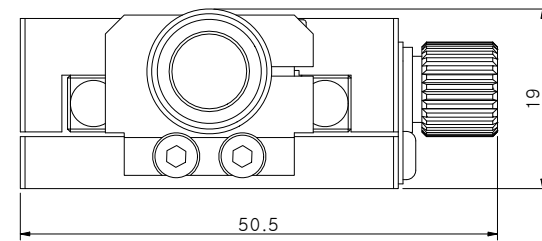

SPECIFICATION

| | | |
|---------------------|-----------------------|---------|
| Axis | X | - |
| Table size | 40*40 | [mm] |
| Travel Range | ± 6.5 | [mm] |
| Mechanical Type | Micrometer Head | - |
| Resolution | 0.01 | [mm] |
| Guide Mechanism | Cross Roller Guide | - |
| Parallelism | 0.03 | [mm] |
| Running Parallelism | 0.02 | [mm] |
| Straightness | 0.005 | [mm] |
| Materials / Finish | Aluminium / Black Ano | - |
| Load Capacity | 2 | [kgf] |
| Product Weight | 0.2 | [kg] |

| | | | | |
|---|----|--|-------|------------|
| UNIT | MM |  JAEWON JAEWON.CO.,LTD. | TITLE | X-40-AMC-L |
|  | | | | |

SPECIFICATION

| | | |
|---------------------|-----------------------|---------|
| Axis | X | - |
| Table size | 40*40 | [mm] |
| Travel Range | ± 6.5 | [mm] |
| Mechanical Type | Micrometer Head | - |
| Resolution | 0.01 | [mm] |
| Guide Mechanism | Cross Roller Guide | - |
| Parallelism | 0.03 | [mm] |
| Running Parallelism | 0.02 | [mm] |
| Straightness | 0.005 | [mm] |
| Materials / Finish | Aluminium / Black Ano | - |
| Load Capacity | 2 | [kgf] |
| Product Weight | 0.2 | [kg] |

| | | | | | |
|------|----|--|----------------------------------|-------|------------|
| UNIT | MM | | JAEWON JAEWON.CO.,LTD. | TITLE | X-40-AMC-R |
| | | | | | |

SPECIFICATION

| | | |
|---------------------|-----------------------|---------|
| Axis | X | - |
| Table size | 40*40 | [mm] |
| Travel Range | ± 6.5 | [mm] |
| Mechanical Type | Micrometer Head | - |
| Resolution | 0.01 | [mm] |
| Guide Mechanism | Cross Roller Guide | - |
| Parallelism | 0.03 | [mm] |
| Running Parallelism | 0.02 | [mm] |
| Straightness | 0.005 | [mm] |
| Materials / Finish | Aluminium / Black Ano | - |
| Load Capacity | 2 | [kgf] |
| Product Weight | 0.2 | [kg] |