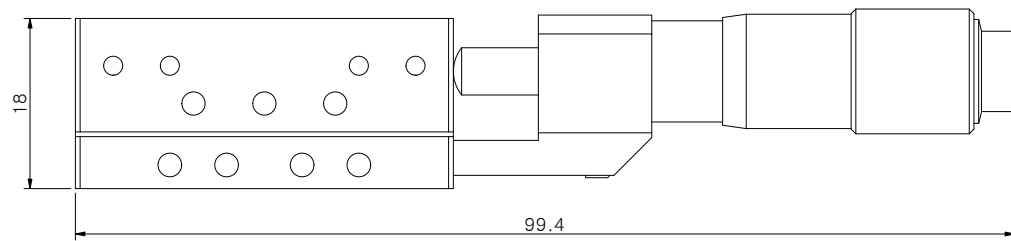

SPECIFICATION

| | | |
|---------------------|-----------------------|---------|
| Axis | X | - |
| Table size | 40*40 | [mm] |
| Travel Range | ± 6.5 | [mm] |
| Mechanical Type | Micrometer Head | - |
| Resolution | 0.01 | [mm] |
| Guide Mechanism | Cross Roller Guide | - |
| Parallelism | 0.03 | [mm] |
| Running Parallelism | 0.02 | [mm] |
| Straightness | 0.005 | [mm] |
| Materials / Finish | Aluminium / Black Ano | - |
| Load Capacity | 2 | [kgf] |
| Product Weight | 0.2 | [kg] |

| | | | | |
|---|----|--|-------|------------|
| UNIT | MM |  JAEWON JAEWON.CO.,LTD. | TITLE | X-40-AMC-L |
|  | | | | |

SPECIFICATION

| | | |
|---------------------|-----------------------|---------|
| Axis | X | - |
| Table size | 40*40 | [mm] |
| Travel Range | ± 6.5 | [mm] |
| Mechanical Type | Micrometer Head | - |
| Resolution | 0.01 | [mm] |
| Guide Mechanism | Cross Roller Guide | - |
| Parallelism | 0.03 | [mm] |
| Running Parallelism | 0.02 | [mm] |
| Straightness | 0.005 | [mm] |
| Materials / Finish | Aluminium / Black Ano | - |
| Load Capacity | 2 | [kgf] |
| Product Weight | 0.2 | [kg] |

| | | | | | |
|------|----|--|----------------------------------|-------|------------|
| UNIT | MM | | JAEWON JAEWON.CO.,LTD. | TITLE | X-40-AMC-R |
| | | | | | |

SPECIFICATION

| | | |
|---------------------|-----------------------|---------|
| Axis | X | - |
| Table size | 40*40 | [mm] |
| Travel Range | ± 6.5 | [mm] |
| Mechanical Type | Micrometer Head | - |
| Resolution | 0.01 | [mm] |
| Guide Mechanism | Cross Roller Guide | - |
| Parallelism | 0.03 | [mm] |
| Running Parallelism | 0.02 | [mm] |
| Straightness | 0.005 | [mm] |
| Materials / Finish | Aluminium / Black Ano | - |
| Load Capacity | 2 | [kgf] |
| Product Weight | 0.2 | [kg] |