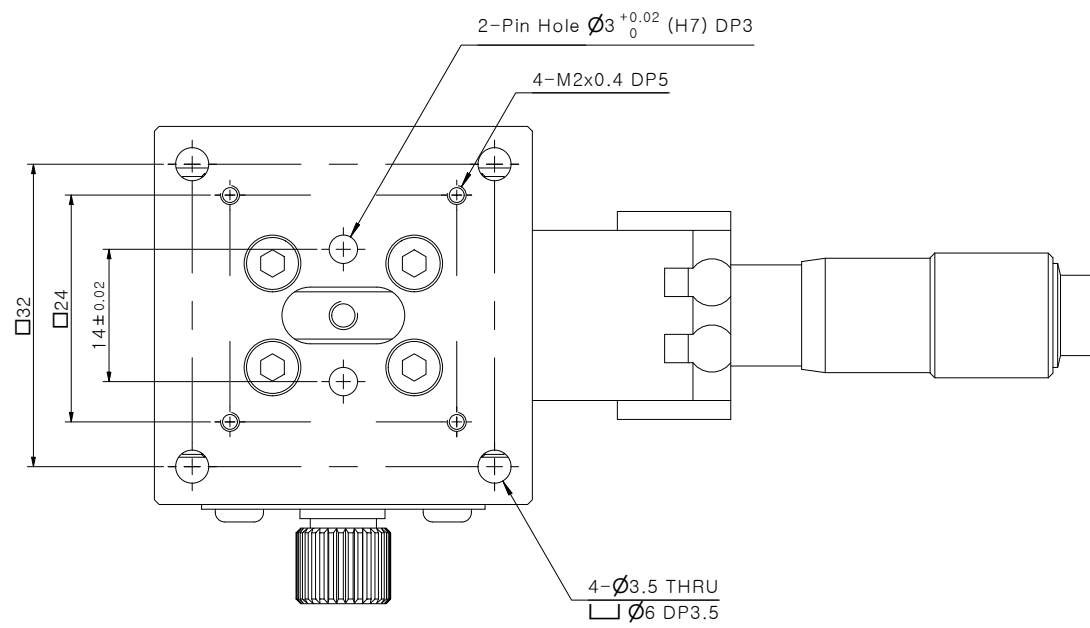

SPECIFICATION

| | | |
|---------------------|-----------------------|---------|
| Axis | X | - |
| Table size | 40*40 | [mm] |
| Travel Range | ± 6.5 | [mm] |
| Mechanical Type | Micrometer Head | - |
| Resolution | 0.01 | [mm] |
| Guide Mechanism | Cross Roller Guide | - |
| Parallelism | 0.03 | [mm] |
| Running Parallelism | 0.02 | [mm] |
| Straightness | 0.005 | [mm] |
| Materials / Finish | Aluminium / Black Ano | - |
| Load Capacity | 2 | [kgf] |
| Product Weight | 0.2 | [kg] |

| | | | | |
|---|----|--|-------|------------|
| UNIT | MM |  JAEWON JAEWON.CO.,LTD. | TITLE | X-40-AMC-L |
|  | | | | |

SPECIFICATION

| | | |
|---------------------|-----------------------|---------|
| Axis | X | - |
| Table size | 40*40 | [mm] |
| Travel Range | ± 6.5 | [mm] |
| Mechanical Type | Micrometer Head | - |
| Resolution | 0.01 | [mm] |
| Guide Mechanism | Cross Roller Guide | - |
| Parallelism | 0.03 | [mm] |
| Running Parallelism | 0.02 | [mm] |
| Straightness | 0.005 | [mm] |
| Materials / Finish | Aluminium / Black Ano | - |
| Load Capacity | 2 | [kgf] |
| Product Weight | 0.2 | [kg] |

| | | | | | |
|------|----|--|----------------------------------|-------|------------|
| UNIT | MM | | JAEWON JAEWON.CO.,LTD. | TITLE | X-40-AMC-R |
| | | | | | |

SPECIFICATION

| | | |
|---------------------|-----------------------|---------|
| Axis | X | - |
| Table size | 40*40 | [mm] |
| Travel Range | ± 6.5 | [mm] |
| Mechanical Type | Micrometer Head | - |
| Resolution | 0.01 | [mm] |
| Guide Mechanism | Cross Roller Guide | - |
| Parallelism | 0.03 | [mm] |
| Running Parallelism | 0.02 | [mm] |
| Straightness | 0.005 | [mm] |
| Materials / Finish | Aluminium / Black Ano | - |
| Load Capacity | 2 | [kgf] |
| Product Weight | 0.2 | [kg] |