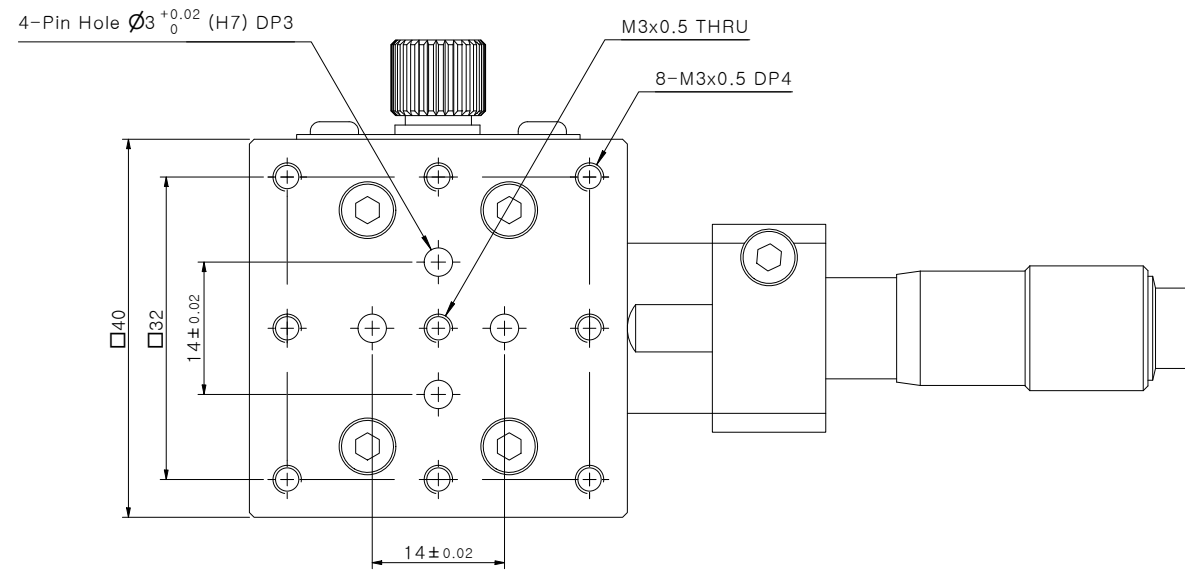

SPECIFICATION

| | | |
|---------------------|-----------------------|---------|
| Axis | X | - |
| Table size | 40*40 | [mm] |
| Travel Range | ± 6.5 | [mm] |
| Mechanical Type | Micrometer Head | - |
| Resolution | 0.01 | [mm] |
| Guide Mechanism | Cross Roller Guide | - |
| Parallelism | 0.03 | [mm] |
| Running Parallelism | 0.02 | [mm] |
| Straightness | 0.005 | [mm] |
| Materials / Finish | Aluminium / Black Ano | - |
| Load Capacity | 2 | [kgf] |
| Product Weight | 0.2 | [kg] |

| | | | | |
|---|----|--|-------|------------|
| UNIT | MM |  JAEWON JAEWON.CO.,LTD. | TITLE | X-40-AMC-L |
|  | | | | |

SPECIFICATION

| | | |
|---------------------|-----------------------|---------|
| Axis | X | - |
| Table size | 40*40 | [mm] |
| Travel Range | ± 6.5 | [mm] |
| Mechanical Type | Micrometer Head | - |
| Resolution | 0.01 | [mm] |
| Guide Mechanism | Cross Roller Guide | - |
| Parallelism | 0.03 | [mm] |
| Running Parallelism | 0.02 | [mm] |
| Straightness | 0.005 | [mm] |
| Materials / Finish | Aluminium / Black Ano | - |
| Load Capacity | 2 | [kgf] |
| Product Weight | 0.2 | [kg] |

| | | | | | |
|------|----|--|----------------------------------|-------|------------|
| UNIT | MM | | JAEWON JAEWON.CO.,LTD. | TITLE | X-40-AMC-R |
| | | | | | |

SPECIFICATION

| | | |
|---------------------|-----------------------|---------|
| Axis | X | - |
| Table size | 40*40 | [mm] |
| Travel Range | ± 6.5 | [mm] |
| Mechanical Type | Micrometer Head | - |
| Resolution | 0.01 | [mm] |
| Guide Mechanism | Cross Roller Guide | - |
| Parallelism | 0.03 | [mm] |
| Running Parallelism | 0.02 | [mm] |
| Straightness | 0.005 | [mm] |
| Materials / Finish | Aluminium / Black Ano | - |
| Load Capacity | 2 | [kgf] |
| Product Weight | 0.2 | [kg] |