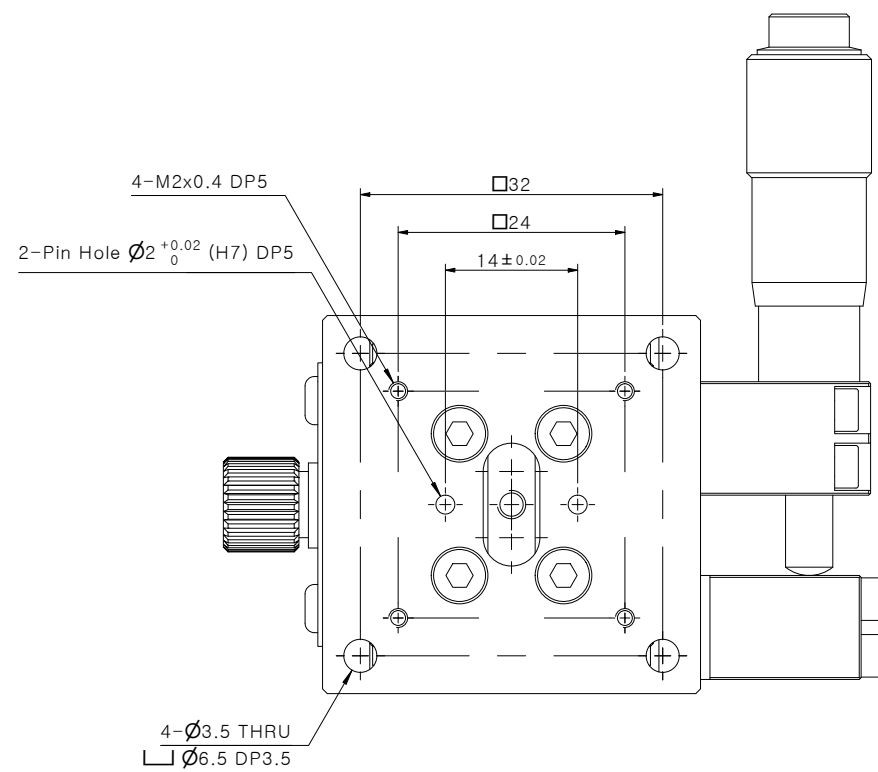

SPECIFICATION

| | | |
|---------------------|-----------------------|---------|
| Axis | X | - |
| Table size | 40*40 | [mm] |
| Travel Range | ± 6.5 | [mm] |
| Mechanical Type | Micrometer Head | - |
| Resolution | 0.01 | [mm] |
| Guide Mechanism | Cross Roller Guide | - |
| Parallelism | 0.03 | [mm] |
| Running Parallelism | 0.02 | [mm] |
| Straightness | 0.005 | [mm] |
| Materials / Finish | Aluminium / Black Ano | - |
| Load Capacity | 2 | [kgf] |
| Product Weight | 0.2 | [kg] |

| | | | | |
|---|----|--|-------|------------|
| UNIT | MM |  JAEWON JAEWON.CO.,LTD. | TITLE | X-40-AMC-L |
|  | | | | |

SPECIFICATION

| | | |
|---------------------|-----------------------|---------|
| Axis | X | - |
| Table size | 40*40 | [mm] |
| Travel Range | ± 6.5 | [mm] |
| Mechanical Type | Micrometer Head | - |
| Resolution | 0.01 | [mm] |
| Guide Mechanism | Cross Roller Guide | - |
| Parallelism | 0.03 | [mm] |
| Running Parallelism | 0.02 | [mm] |
| Straightness | 0.005 | [mm] |
| Materials / Finish | Aluminium / Black Ano | - |
| Load Capacity | 2 | [kgf] |
| Product Weight | 0.2 | [kg] |

| | | | | | |
|------|----|--|----------------------------------|-------|------------|
| UNIT | MM | | JAEWON JAEWON.CO.,LTD. | TITLE | X-40-AMC-R |
| | | | | | |

SPECIFICATION

| | | |
|---------------------|-----------------------|---------|
| Axis | X | - |
| Table size | 40*40 | [mm] |
| Travel Range | ± 6.5 | [mm] |
| Mechanical Type | Micrometer Head | - |
| Resolution | 0.01 | [mm] |
| Guide Mechanism | Cross Roller Guide | - |
| Parallelism | 0.03 | [mm] |
| Running Parallelism | 0.02 | [mm] |
| Straightness | 0.005 | [mm] |
| Materials / Finish | Aluminium / Black Ano | - |
| Load Capacity | 2 | [kgf] |
| Product Weight | 0.2 | [kg] |