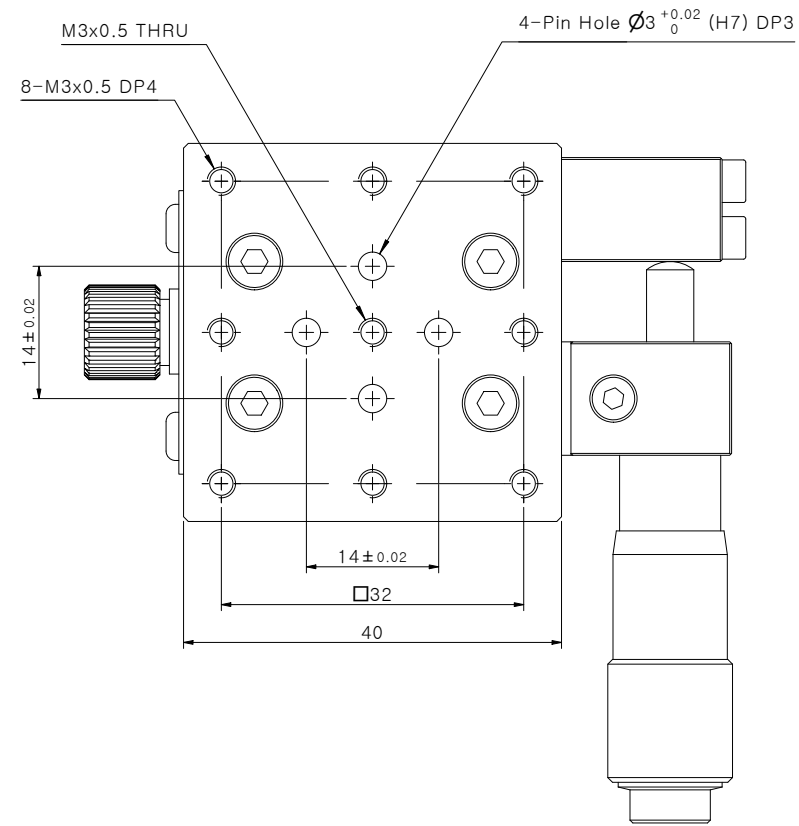

SPECIFICATION

| | | |
|---------------------|-----------------------|---------|
| Axis | X | - |
| Table size | 40*40 | [mm] |
| Travel Range | ± 6.5 | [mm] |
| Mechanical Type | Micrometer Head | - |
| Resolution | 0.01 | [mm] |
| Guide Mechanism | Cross Roller Guide | - |
| Parallelism | 0.03 | [mm] |
| Running Parallelism | 0.02 | [mm] |
| Straightness | 0.005 | [mm] |
| Materials / Finish | Aluminium / Black Ano | - |
| Load Capacity | 2 | [kgf] |
| Product Weight | 0.2 | [kg] |

| | | | | |
|---|----|--|-------|------------|
| UNIT | MM |  JAEWON JAEWON.CO.,LTD. | TITLE | X-40-AMC-L |
|  | | | | |

SPECIFICATION

| | | |
|---------------------|-----------------------|---------|
| Axis | X | - |
| Table size | 40*40 | [mm] |
| Travel Range | ± 6.5 | [mm] |
| Mechanical Type | Micrometer Head | - |
| Resolution | 0.01 | [mm] |
| Guide Mechanism | Cross Roller Guide | - |
| Parallelism | 0.03 | [mm] |
| Running Parallelism | 0.02 | [mm] |
| Straightness | 0.005 | [mm] |
| Materials / Finish | Aluminium / Black Ano | - |
| Load Capacity | 2 | [kgf] |
| Product Weight | 0.2 | [kg] |

| | | | | | |
|------|----|--|----------------------------------|-------|------------|
| UNIT | MM | | JAEWON JAEWON.CO.,LTD. | TITLE | X-40-AMC-R |
| | | | | | |

SPECIFICATION

| | | |
|---------------------|-----------------------|---------|
| Axis | X | - |
| Table size | 40*40 | [mm] |
| Travel Range | ± 6.5 | [mm] |
| Mechanical Type | Micrometer Head | - |
| Resolution | 0.01 | [mm] |
| Guide Mechanism | Cross Roller Guide | - |
| Parallelism | 0.03 | [mm] |
| Running Parallelism | 0.02 | [mm] |
| Straightness | 0.005 | [mm] |
| Materials / Finish | Aluminium / Black Ano | - |
| Load Capacity | 2 | [kgf] |
| Product Weight | 0.2 | [kg] |